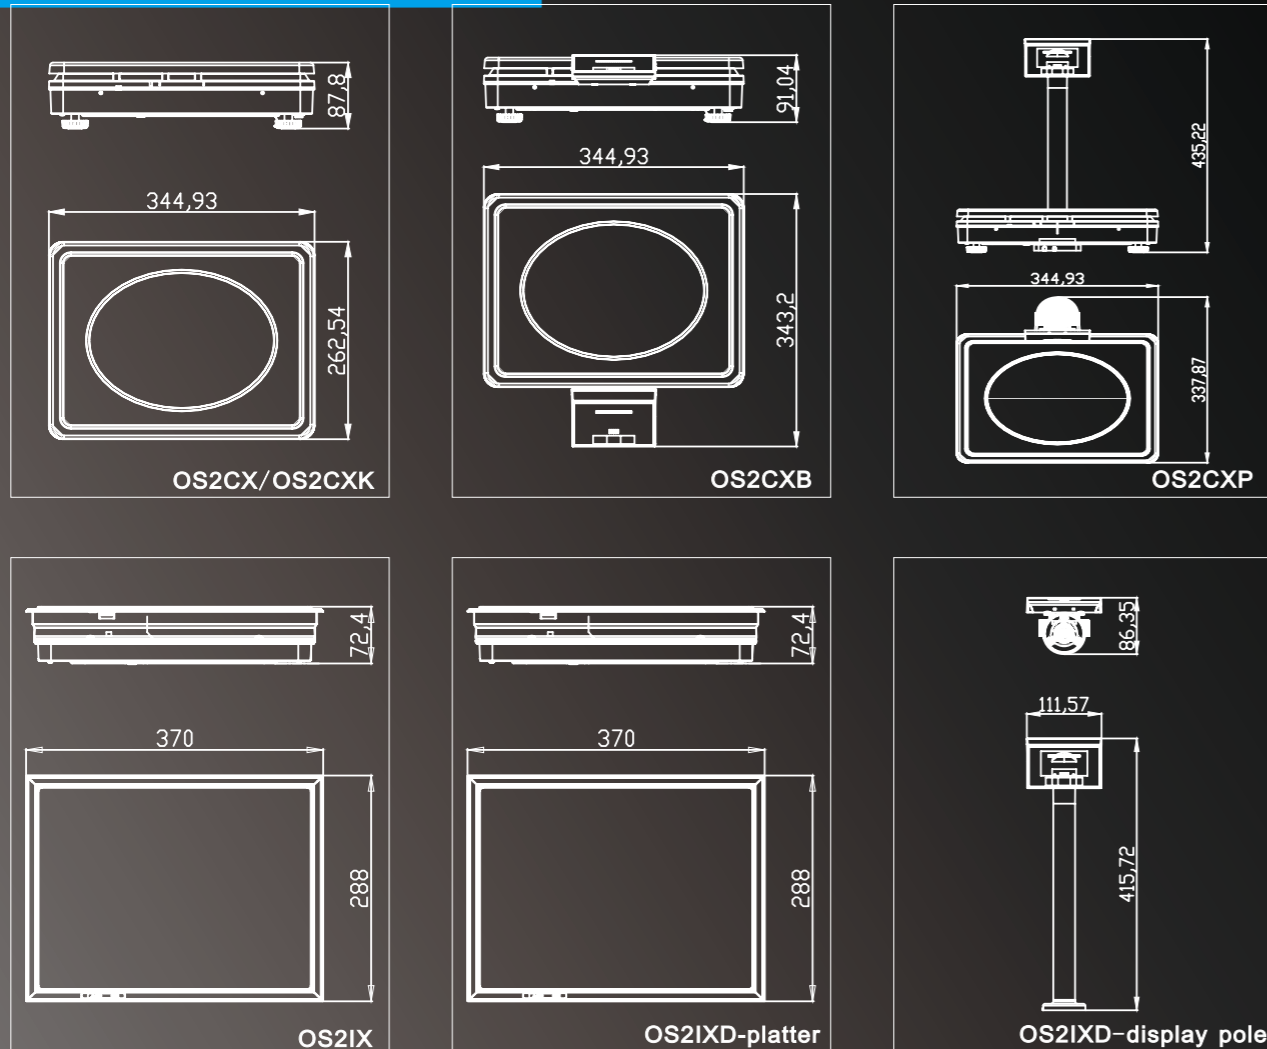

Specification

Optional types	Desktop Type OS2CX				Imbedded Type OS2IX	
	OS2CX	OS2CXK	OS2CXB	OS2CXP	OS2IX	OS2IXD
Basic Features	without display without keys	without display with two keys	with pedestal display three keys	with display pole three keys	without display with two keys	With separate pole; display & three keys
Dimension	345*263*88mm	345*263*88mm	345*343*91mm	435*345*338mm	370*288*72mm	Platter 370*288*72mm Pole 416*112*86mm
Operator/Operator Display	5*8 fields LCD					
Weighing Capacity (Max.)	6 / 15kg; 15 / 30kg					
Division Value	2 / 5g; 5 / 10g					
Weighing Capacity (Min.)	40g; 100g					
Tare (Max.)	-5.998kg; -14.995kg					
Internal Resolution	1/30000					
Accuracy Class	M					
Interface	RS232					
Optional	USB communication line					
Working Temperature	0°C-40°C					

: Functions and appearance are subject to change without notice. Please refer to practicality.

Dimensions

OS2XX series

Checkout Scale

With compact design and elegant appearance, OS2 can be used as stand-alone scale for self-weighing and pre-weighing, cash register scale via connecting with POS/ECR, and label scale via connecting with label printer.

OS2CXP

Display: 5*8 field LCD display pole
Keys: Tare, zero and power 3 keys under display-- easy operation and convenient weighing information check.
Platter: stainless steel platter
Interface: RS232 port,

OS2IXD

Display: stand-alone 5*8 field LCD display.
Keys: Tare, zero and power 3 keys under display, easy operation and convenient weighing information check.
Platter: patented glass platter
Interface: RS232 port,
Scale is Imbedded in table to save valuable counter space.