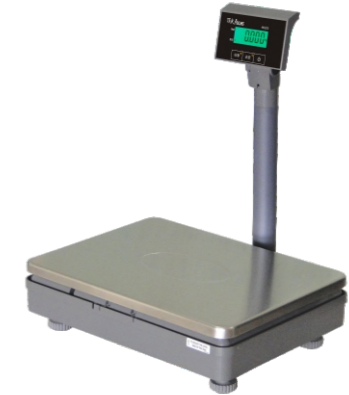

OS2CXP

Display: 5*8 field LCD display pole
Keys: Tare, zero and power 3 keys under display-- easy operation and convenient weighing information check.
Platter: stainless steel platter
Interface: RS232 port,